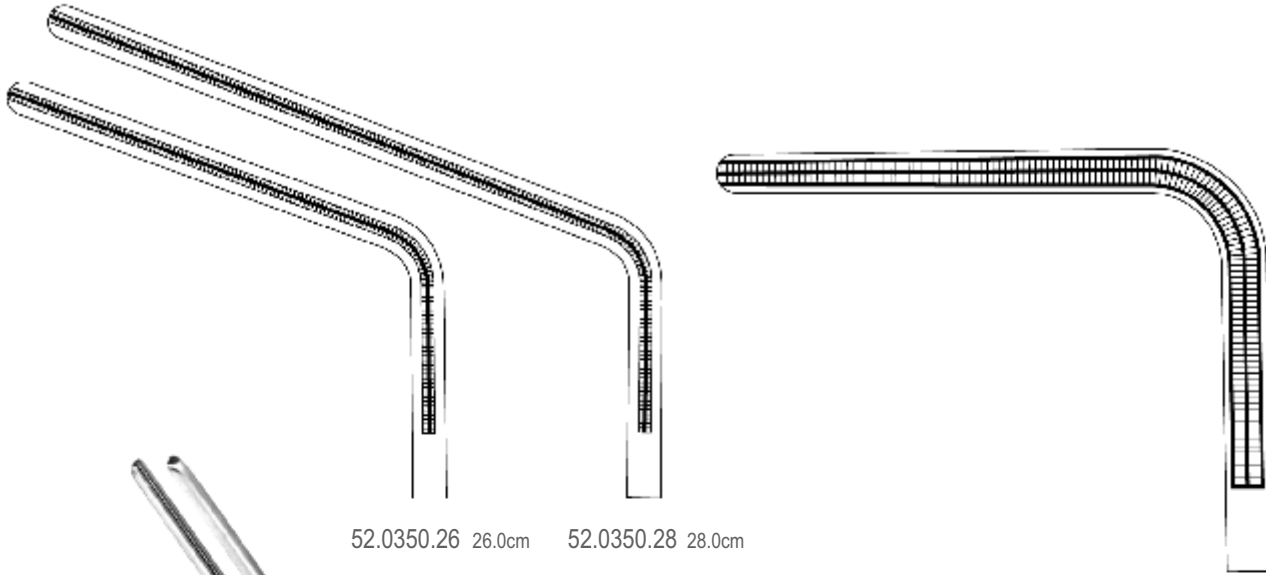

Atrauma Sigmoid Anastomosis Forceps
Atrauma Rektum-Anastomosenklemmen
Atrauma pinzas para anastomosis del recto
Зажимы для кишечника и желудка
非创伤性乙状结肠吻合钳

ATRAUMA