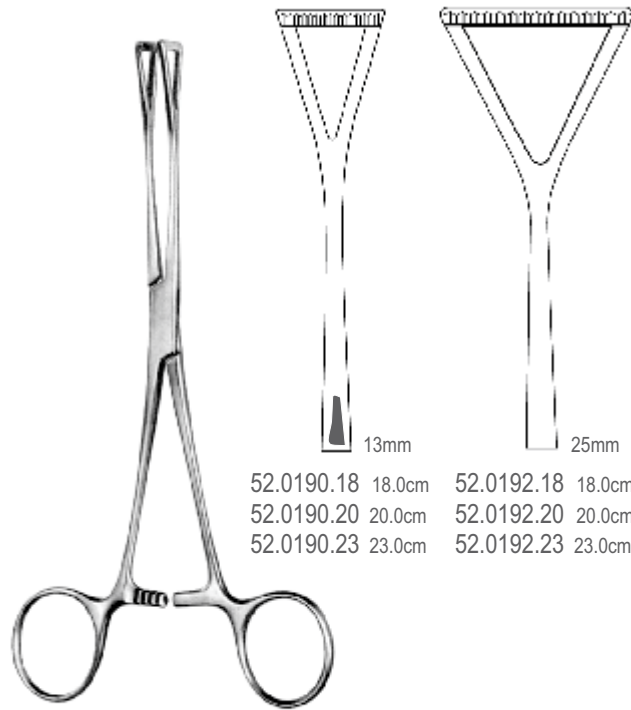

LITTLEWOOD
52.0120.19 19.0cm

LANE
 52.0130.12 12.5cm
 52.0130.15 15.0cm
 52.0130.19 19.0cm

LANE
 52.0134.12 12.5cm
 52.0134.15 15.0cm
 52.0134.19 19.0cm

PORRIER
 52.0140.12 12.5cm
 52.0140.18 18.0cm

CHILDS
 52.0150.24
 24.0cm

52.0150.00
 pair

DENIS-BROWNE
 52.0160.18
 18.0cm

YOUNG
 52.0170.21
 21.0cm

BABCOCK

52.0180.16 16.0cm
52.0180.18 18.0cm
52.0180.20 20.0cm
52.0180.24 24.0cm

BABCOCK

52.0182.16 16.0cm
52.0182.18 18.0cm
52.0182.20 20.0cm
52.0182.24 24.0cm

BABCOCK-ATRAUMA

52.0184.16 16.0cm
52.0184.20 20.0cm

DUVAL

52.0190.18 18.0cm
52.0190.20 20.0cm
52.0190.23 23.0cm
52.0192.18 18.0cm
52.0192.20 20.0cm
52.0192.23 23.0cm

INTESTINAL & STOMACH

BABY-DOYEN

52.0200.18 18.0cm 52.0201.18

DOYEN

52.0204.21 21.0cm 52.0205.21
52.0204.23 23.0cm 52.0205.23

MAYO-ROBSON

52.0210.21 21.0cm 52.0211.21
52.0210.23 23.0cm 52.0211.23
52.0210.25 25.0cm 52.0211.25

ALLEN
52.0220.15 15.5cm

KLEINSCHMIDT
52.0230.12 12.0cm