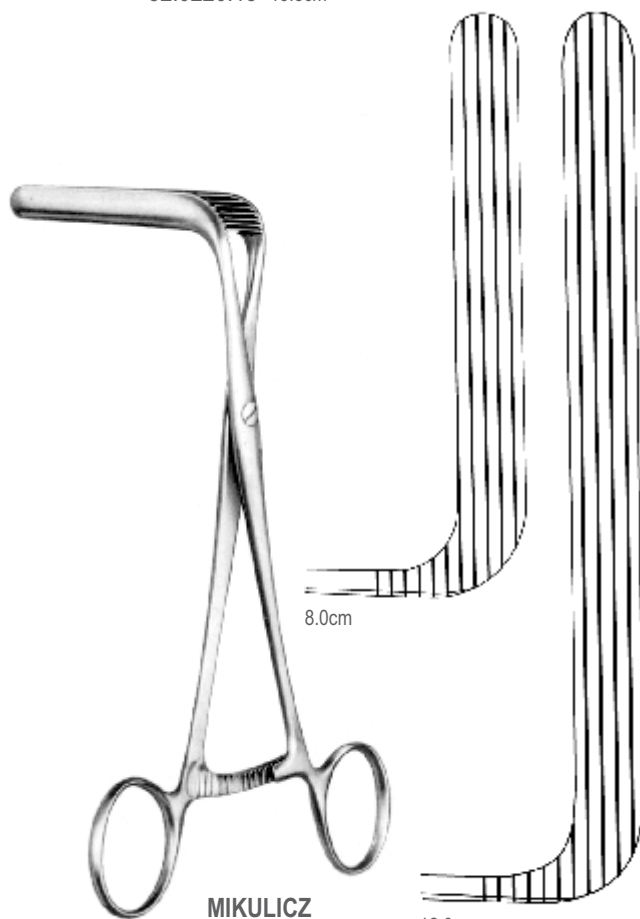

52.0150.00
 pair

DENIS-BROWNE
 52.0160.18
 18.0cm

YOUNG
 52.0170.21
 21.0cm

BABCOCK

52.0180.16 16.0cm
52.0180.18 18.0cm
52.0180.20 20.0cm
52.0180.24 24.0cm

BABCOCK

52.0182.16 16.0cm
52.0182.18 18.0cm
52.0182.20 20.0cm
52.0182.24 24.0cm

BABCOCK-ATRAUMA

52.0184.16 16.0cm
52.0184.20 20.0cm

DUVAL

52.0190.18 18.0cm
52.0190.20 20.0cm
52.0190.23 23.0cm
52.0192.18 18.0cm
52.0192.20 20.0cm
52.0192.23 23.0cm

INTESTINAL & STOMACH

BABY-DOYEN

52.0200.18 18.0cm 52.0201.18

DOYEN

52.0204.21 21.0cm 52.0205.21
52.0204.23 23.0cm 52.0205.23

MAYO-ROBSON

52.0210.21 21.0cm 52.0211.21
52.0210.23 23.0cm 52.0211.23
52.0210.25 25.0cm 52.0211.25

ALLEN
52.0220.15 15.5cm

KLEINSCHMIDT
52.0230.12 12.0cm