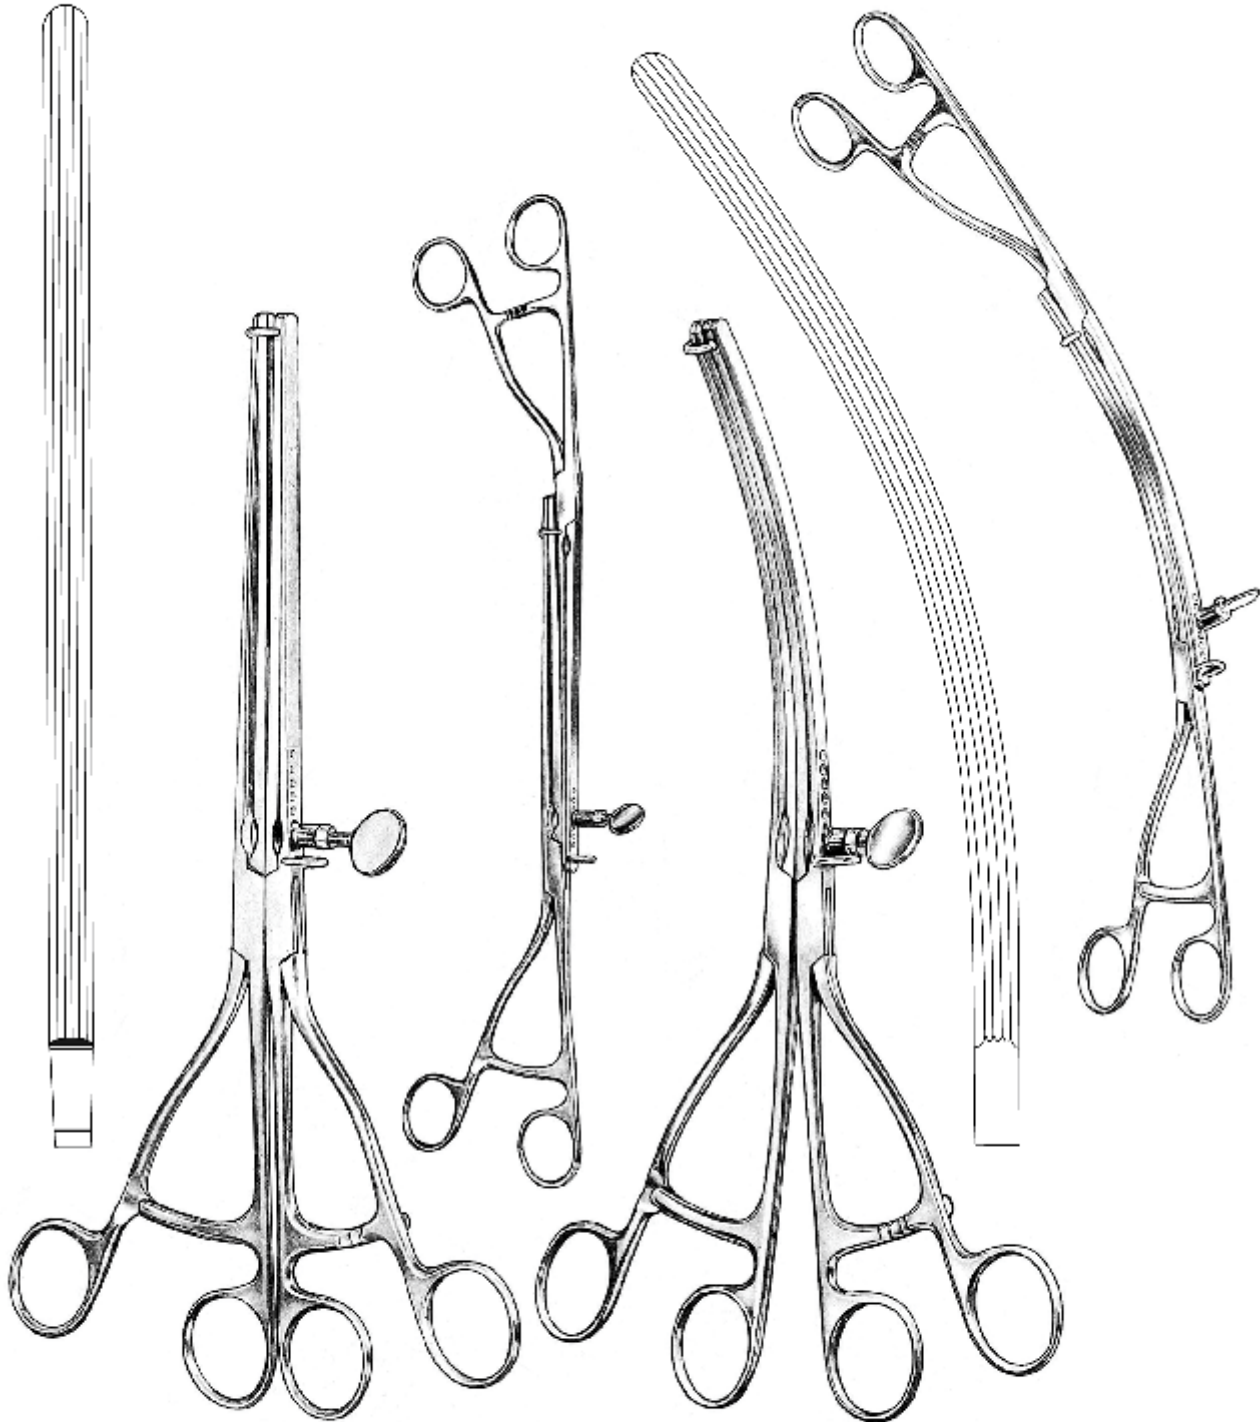

INTESTINAL & STOMACH

LANE
52.0390.30 30.0cm

LANE
52.0391.30 30.0cm