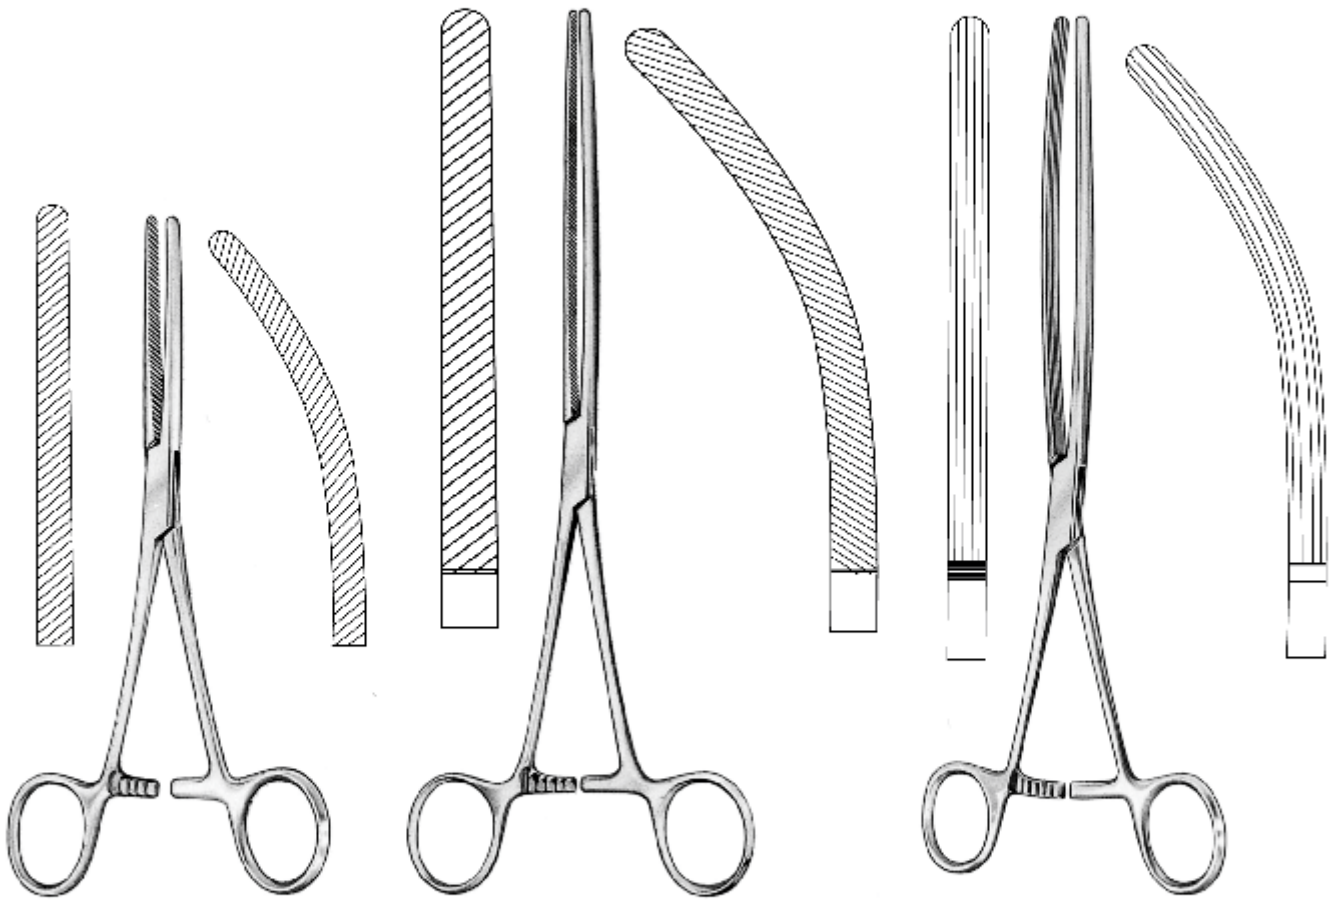

INTESTINAL & STOMACH

BABY-DOYEN

52.0200.18 18.0cm 52.0201.18

DOYEN

52.0204.21 21.0cm 52.0205.21
52.0204.23 23.0cm 52.0205.23

MAYO-ROBSON

52.0210.21 21.0cm 52.0211.21
52.0210.23 23.0cm 52.0211.23
52.0210.25 25.0cm 52.0211.25